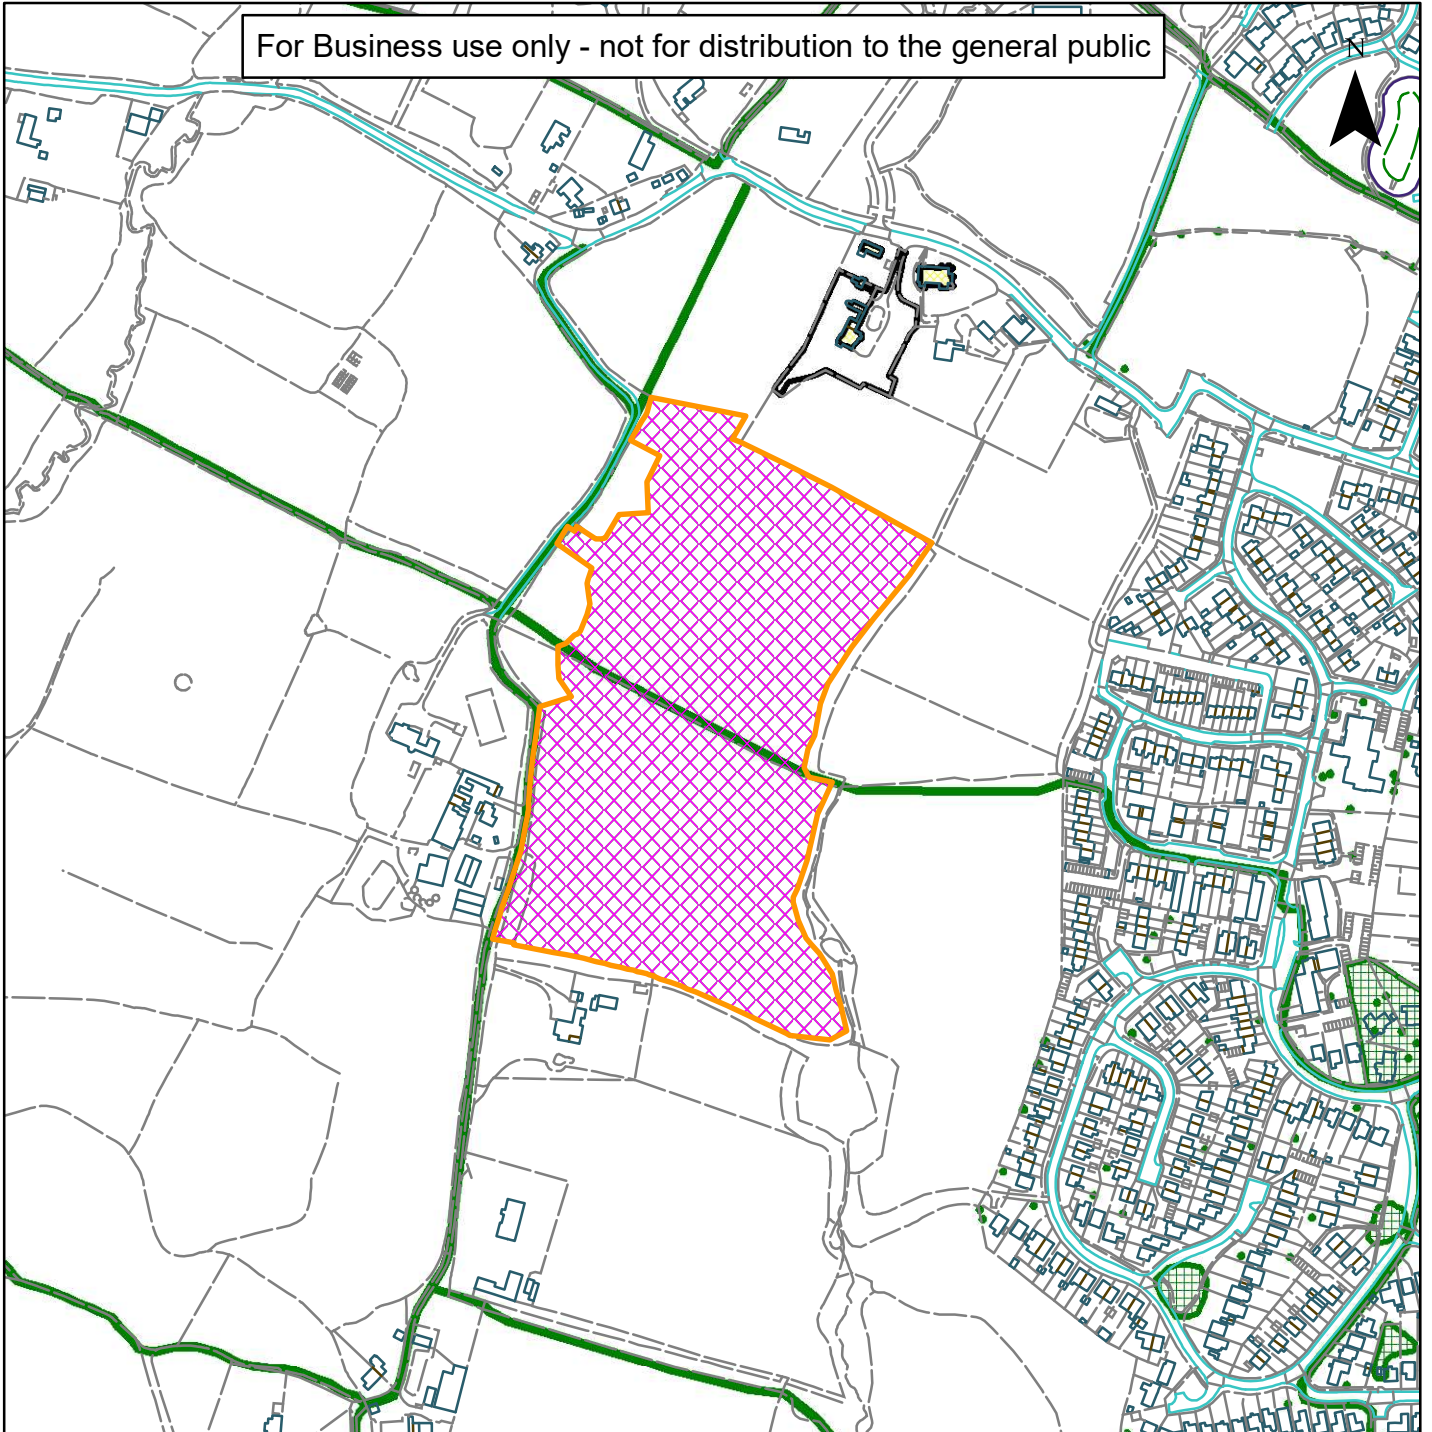

11) DC/19/2464

**Horsham
District
Council**

Berkeley Homes Development Site, Worthing Road, Southwater,
RH13 9BT

For Business use only - not for distribution to the general public

Scale: 1:5,000

Reproduced by permission of Ordnance Survey map on behalf
of HMSO. © Crown copyright and database rights (2019).
Ordnance Survey Licence.100023865